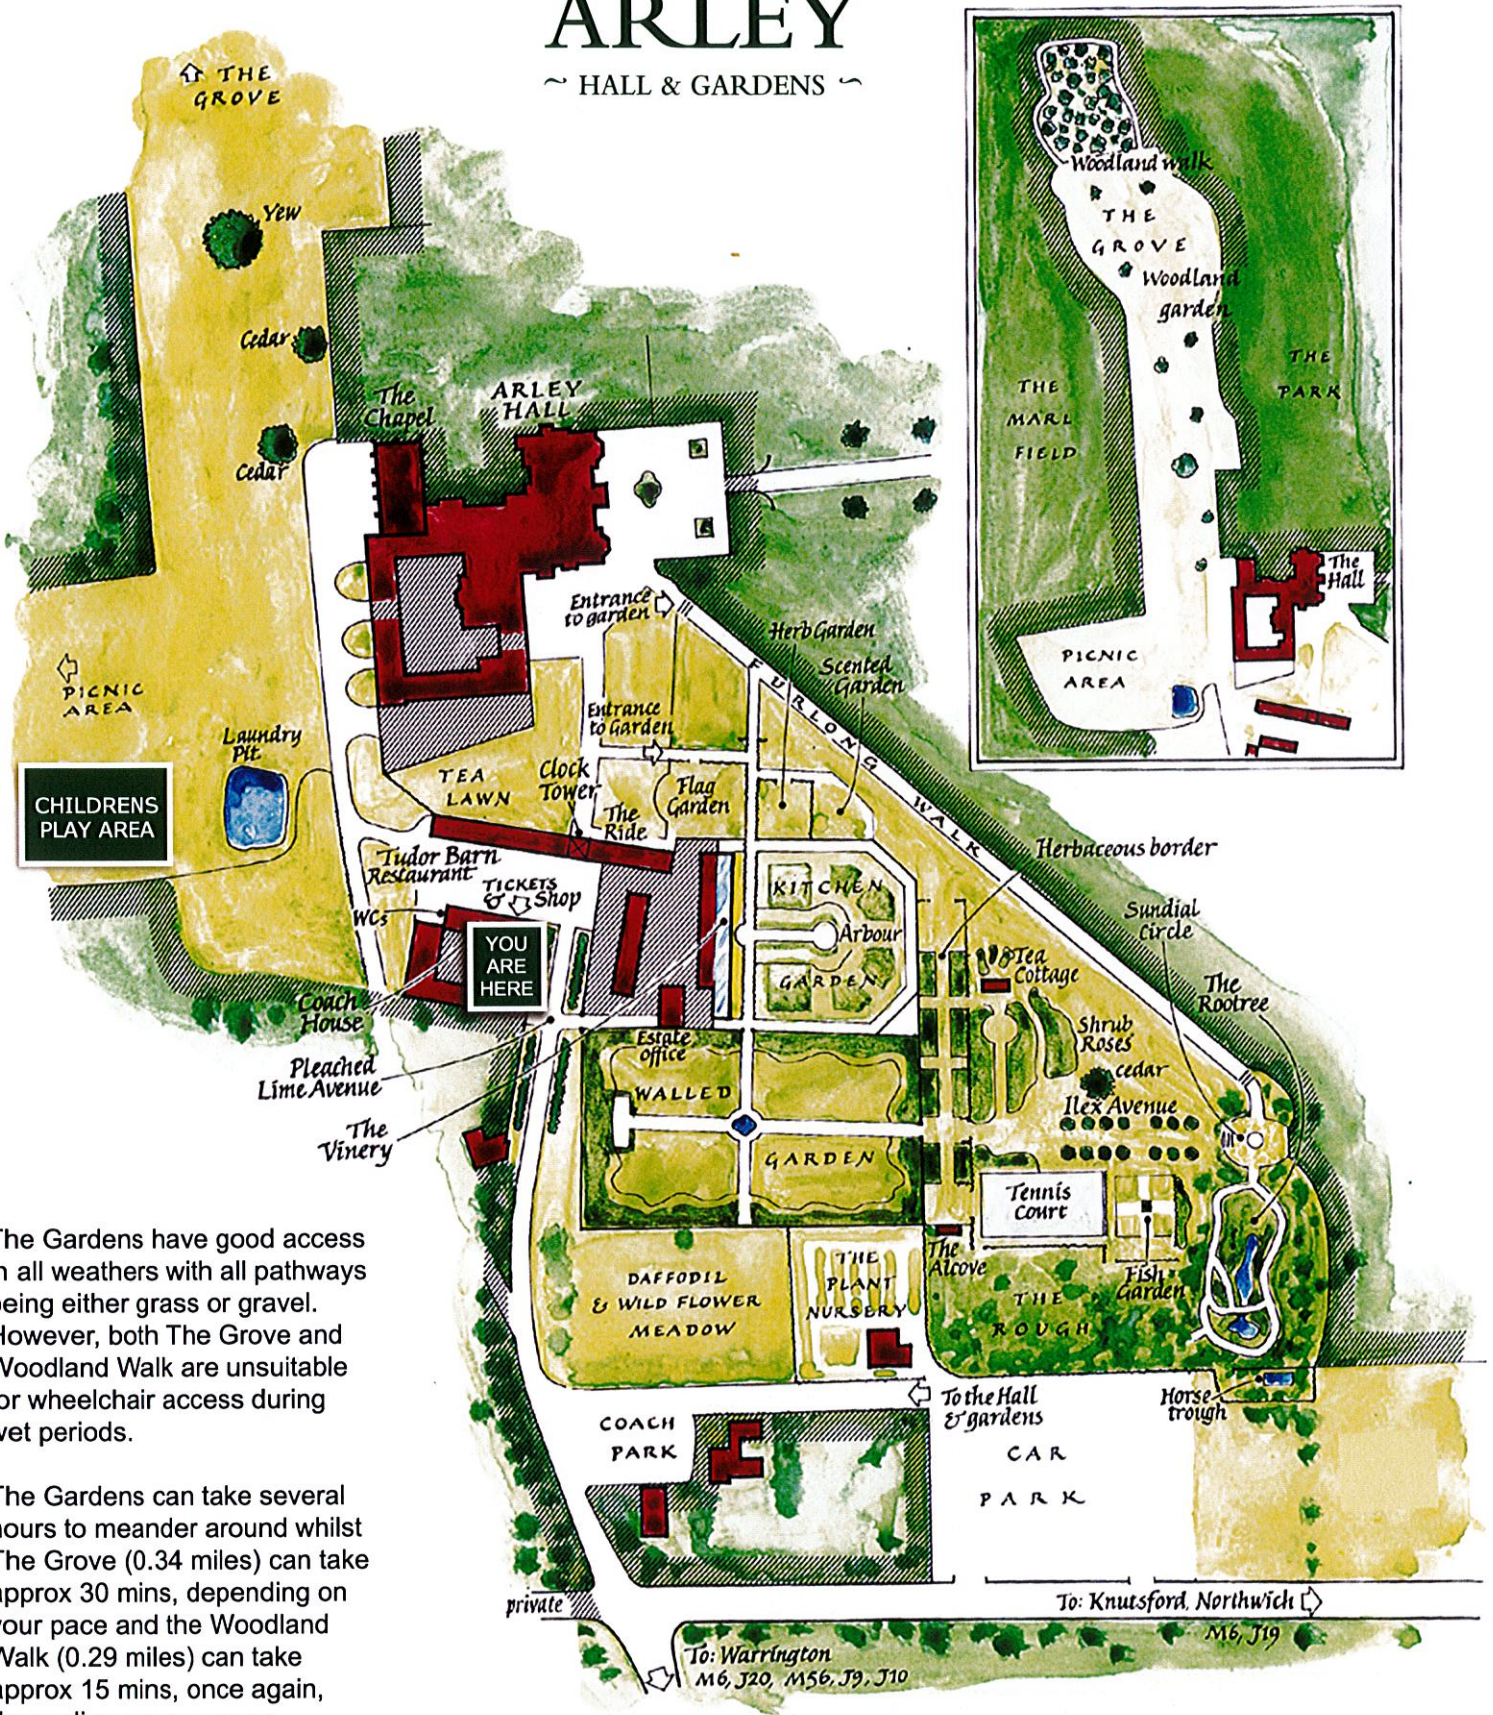

ARLEY

~ HALL & GARDENS ~

The Gardens have good access in all weathers with all pathways being either grass or gravel. However, both The Grove and Woodland Walk are unsuitable for wheelchair access during wet periods.

The Gardens can take several hours to meander around whilst The Grove (0.34 miles) can take approx 30 mins, depending on your pace and the Woodland Walk (0.29 miles) can take approx 15 mins, once again, depending on your pace.